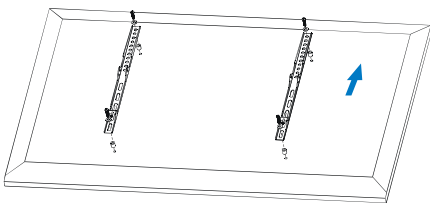

LogiLink®

Tilt TV Wall Mount for 32"-55" TV

Art. No.: BP0012

Easy installation and compatible with VESA standard max. 400x400mm.

Features:

- » Super strong mounting brackets: Solid-reinforced Cold Steel, durable product with maximum capacity of 35kg
- » 25mm Profile from wall and Tilt Capacity: $-14^{\circ}\sim 0^{\circ}$
- » Compatible with VESA 200x200mm, 400x200mm, 300x300mm, 400x400mm
- » Easy to install
- » Fit for 32-55 inch LED LCD plasma TV, PC Monitor screens

Install the wall plate to the wall

Install the wall mount to back of the TV

Apply the TV with wall mount to the wall plate

RoHS
compliant

* The specifications and pictures are subject to change without notice.
* All trade names referenced are the registered trademark of their respective owners.

Screen Size	32"-55"
Rated Load	35kg/77lbs
VESA	200x200, 400x200, 300x300, 400x400
Tilt	-14°~0°
Distance to the wall	25mm
Product Size	479 x 435 x 25mm

Package Contents:

- » 1 x TV Wall Mount
- » 1 x Screw Package
- » 1 x User Manual

Package Informations:

- » Packing Dimension: 485 x 215 x 30mm
- » Packing Weight: 1.42kg
- » Carton Dimension: 500 x 230 x 315mm
- » Carton Q'ty: 10pcs
- » Carton Weight: 14.8kg

This product is designed to be installed on wood stud walls, solid concrete walls or brick walls. Make sure that the supporting surface will safely support the combined weight of the equipment and all attached hardware and components. This product is intended for indoor use only. Using this product outdoors could lead to product failure and personal injury.