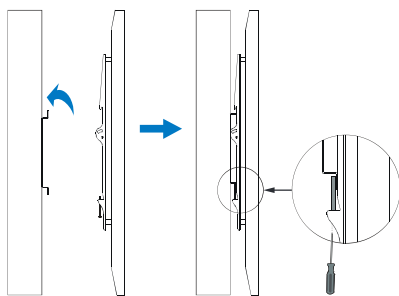

LogiLink®

Tilt TV Wall Mount for 32"-55" TV

Art. No.: BP0012

Easy installation and compatible with VESA standard max. 400x400mm.

Features:

- » Super strong mounting brackets: Solid-reinforced Cold Steel, durable product with maximum capacity of 35kg
- » 25mm Profile from wall and Tilt Capacity: $-14^{\circ}\sim 0^{\circ}$
- » Compatible with VESA 200x200mm, 400x200mm, 300x300mm, 400x400mm
- » Easy to install
- » Fit for 32-55 inch LED LCD plasma TV, PC Monitor screens

Install the wall plate to the wall

Install the wall mount to back of the TV

Apply the TV with wall mount to the wall plate

RoHS
compliant

* The specifications and pictures are subject to change without notice.
* All trade names referenced are the registered trademark of their respective owners.

Screen Size	32"-55"
Rated Load	35kg/77lbs
VESA	200x200, 400x200, 300x300, 400x400
Tilt	-14°~0°
Distance to the wall	25mm
Product Size	479 x 435 x 25mm

Package Contents:

- » 1 x TV Wall Mount
- » 1 x Screw Package
- » 1 x User Manual