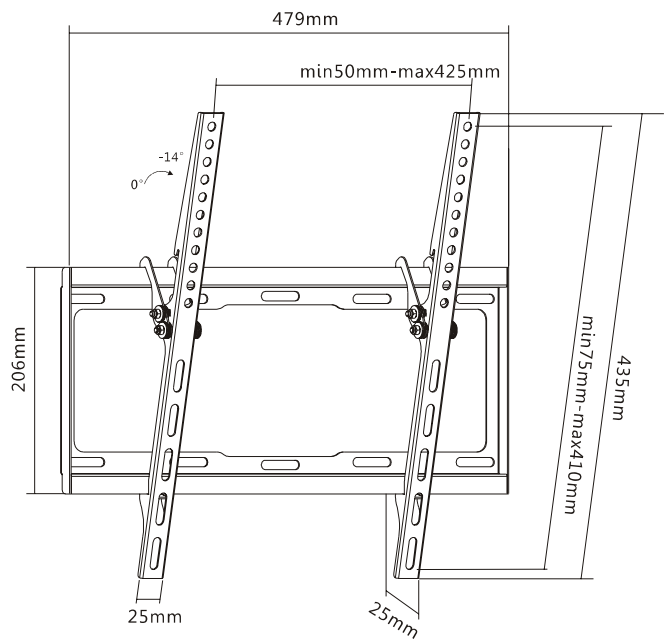

LogiLink®

Tilt TV Wall Mount for 32"-55" TV

Art. No.: BP0012

Easy installation and compatible with VESA standard max. 400x400mm.

Features:

- » Super strong mounting brackets: Solid-reinforced Cold Steel, durable product with maximum capacity of 35kg
- » 25mm Profile from wall and Tilt Capacity: $-14^{\circ}\sim 0^{\circ}$
- » Compatible with VESA 200x200mm, 400x200mm, 300x300mm, 400x400mm
- » Easy to install
- » Fit for 32-55 inch LED LCD plasma TV, PC Monitor screens

Install the wall plate to the wall

Install the wall mount to back of the TV

Apply the TV with wall mount to the wall plate

RoHS
compliant

* The specifications and pictures are subject to change without notice.
* All trade names referenced are the registered trademark of their respective owners.

Screen Size	32"-55"
Rated Load	35kg/77lbs
VESA	200x200, 400x200, 300x300, 400x400
Tilt	-14°~0°
Distance to the wall	25mm
Product Size	479 x 435 x 25mm

Package Contents:

- » 1 x TV Wall Mount
- » 1 x Screw Package
- » 1 x User Manual

Package Informations:

- » Packing Dimension: 485 x 215 x 30mm
- » Packing Weight: 1.42kg
- » Carton Dimension: 500 x 230 x 315mm
- » Carton Q'ty: 10pcs
- » Carton Weight: 14.8kg

This product is designed to be installed on wood stud walls, solid concrete walls or brick walls. Make sure that the supporting surface will safely support the combined weight of the equipment and all attached hardware and components. This product is intended for indoor use only. Using this product outdoors could lead to product failure and personal injury.