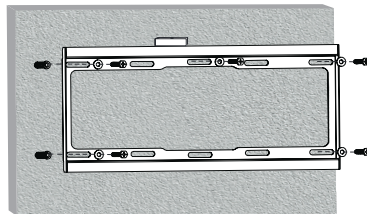

LogiLink®

Tilt TV Wall Mount for 32"-55" TV

Art. No.: BP0012

Easy installation and compatible with VESA standard max. 400x400mm.

Features:

- » Super strong mounting brackets: Solid-reinforced Cold Steel, durable product with maximum capacity of 35kg
- » 25mm Profile from wall and Tilt Capacity: $-14^{\circ}\sim 0^{\circ}$
- » Compatible with VESA 200x200mm, 400x200mm, 300x300mm, 400x400mm
- » Easy to install
- » Fit for 32-55 inch LED LCD plasma TV, PC Monitor screens

Install the wall plate to the wall

Install the wall mount to back of the TV

Apply the TV with wall mount to the wall plate

RoHS
compliant

* The specifications and pictures are subject to change without notice.
* All trade names referenced are the registered trademark of their respective owners.

BP0012

4 052792 042597

Made in China

Best Connectivity

LogiLink®

Tilt TV Wall Mount for 32"-55" TV

Art. No.: BP0012

Specification:

Screen Size	32"-55"
Rated Load	35kg/77lbs
VESA	200x200, 400x200, 300x300, 400x400
Tilt	-14°~0°
Distance to the wall	25mm
Product Size	479 x 435 x 25mm

Package Contents:

- » 1 x TV Wall Mount
- » 1 x Screw Package
- » 1 x User Manual