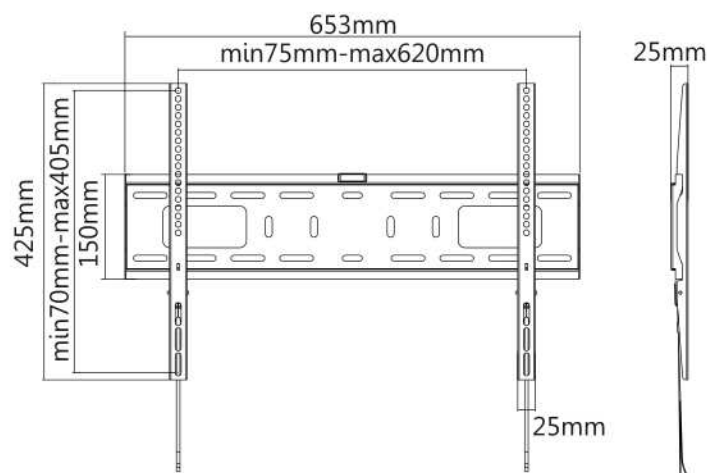

RoHS
compliant

* The specifications and pictures are subject to change without notice.
*All trade names referenced are the registered trademark of their respective owners.

Made in China