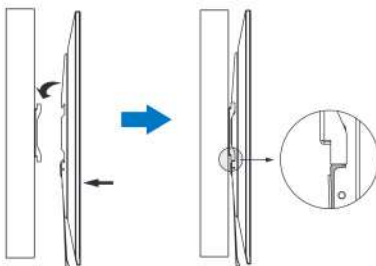

### Features:

- » Super strong mounting brackets: Solid-reinforced Cold Steel, durable product with maximum capacity of 50kg
- » 25mm Profile from wall
- » Compatible with VESA 200x200mm, 400x200mm, 300x300mm, 400x400mm, 600x400mm
- » Easy to install
- » Fit for 37-70 inch LED LCD plasma TV, PC Monitor screens

Install the wall plate to the wall

Install the wall mount to back of the TV

Apply the TV with wall mount to the wall plate

RoHS  
compliant

\* The specifications and pictures are subject to change without notice.  
\*All trade names referenced are the registered trademark of their respective owners.

## Specification:

Screen Size	37"-70"
Rated Load	50kg/110lbs
VESA	200x200,400x200,300x300,400x400,600x400
Distance to the wall	25mm
Product Size	653 x 425 x 25mm