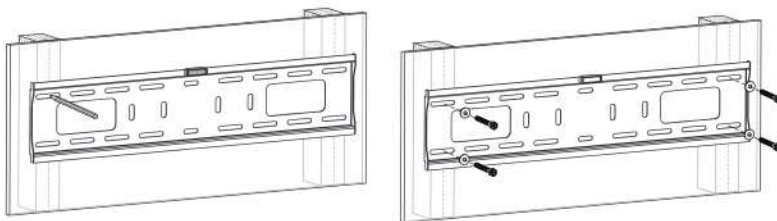

# LogiLink®

LOW PROFILE TV WALL MOUNT  
for 37"-70" TV

Art No.: BP0017

Easy installation and compatible with VESA standard max. 600x400mm.

### Features:

- » Super strong mounting brackets: Solid-reinforced Cold Steel, durable product with maximum capacity of 50kg
- » 25mm Profile from wall
- » Compatible with VESA 200x200mm, 400x200mm, 300x300mm, 400x400mm, 600x400mm
- » Easy to install
- » Fit for 37-70 inch LED LCD plasma TV, PC Monitor screens

Install the wall plate to the wall

Install the wall mount to back of the TV

Apply the TV with wall mount to the wall plate

RoHS  
compliant

\* The specifications and pictures are subject to change without notice.  
\*All trade names referenced are the registered trademark of their respective owners.

## Specification:

Screen Size	37"-70"
Rated Load	50kg/110lbs
VESA	200x200,400x200,300x300,400x400,600x400
Distance to the wall	25mm
Product Size	653 x 425 x 25mm